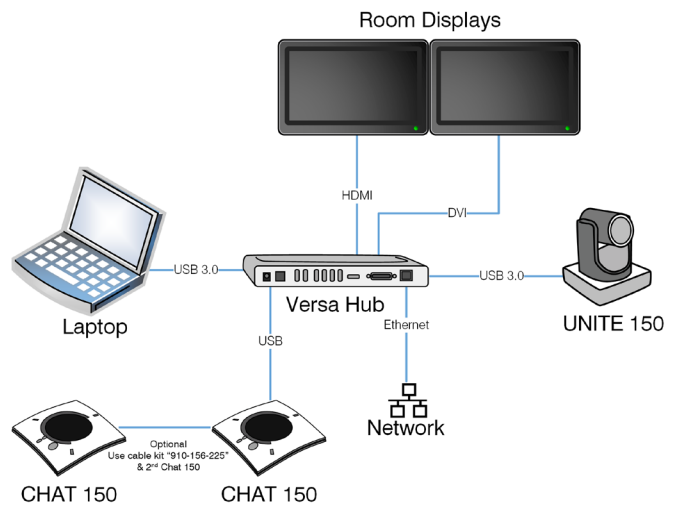

Central Versa hub

Connects your laptop via single USB 3.0 connection to:

- + Dual displays
- + Camera
- + Audio
- + Network

UNITE 150 USB PTZ camera

- + Full HD video with 1080p@30fps
- + 12x optical zoom, 73° wide angle
- + Backlight compensation
- + Super-high SNR
- + Advanced 2D and 3D noise reduction

Conference Rooms

Components

UNITE 150 USB PTZ Camera

CHAT 150 Speakerphone

Versa Hub

Note: Components not shown to scale.

Connection Diagram

PRODUCT SPECIFICATIONS

System Includes

- Versa Hub
- CHAT 150 Speakerphone
- UNITE 150 USB PTZ Camera
- Remote control
- Spontania Pro Meeting Room for 90 days
- Power supply and cables
- Two-year support and maintenance with warranty

Versa Hub

- 1x USB 3.0 (Type-B) for laptop*
- 2x USB 3.0 (Type-A) for UNITE camera & CHAT Speakerphone
- 4x USB 2.0 ports
- 1x HDMI out
- 1x DVI out

*Requires DisplayLink driver on laptop to support USB 3.0