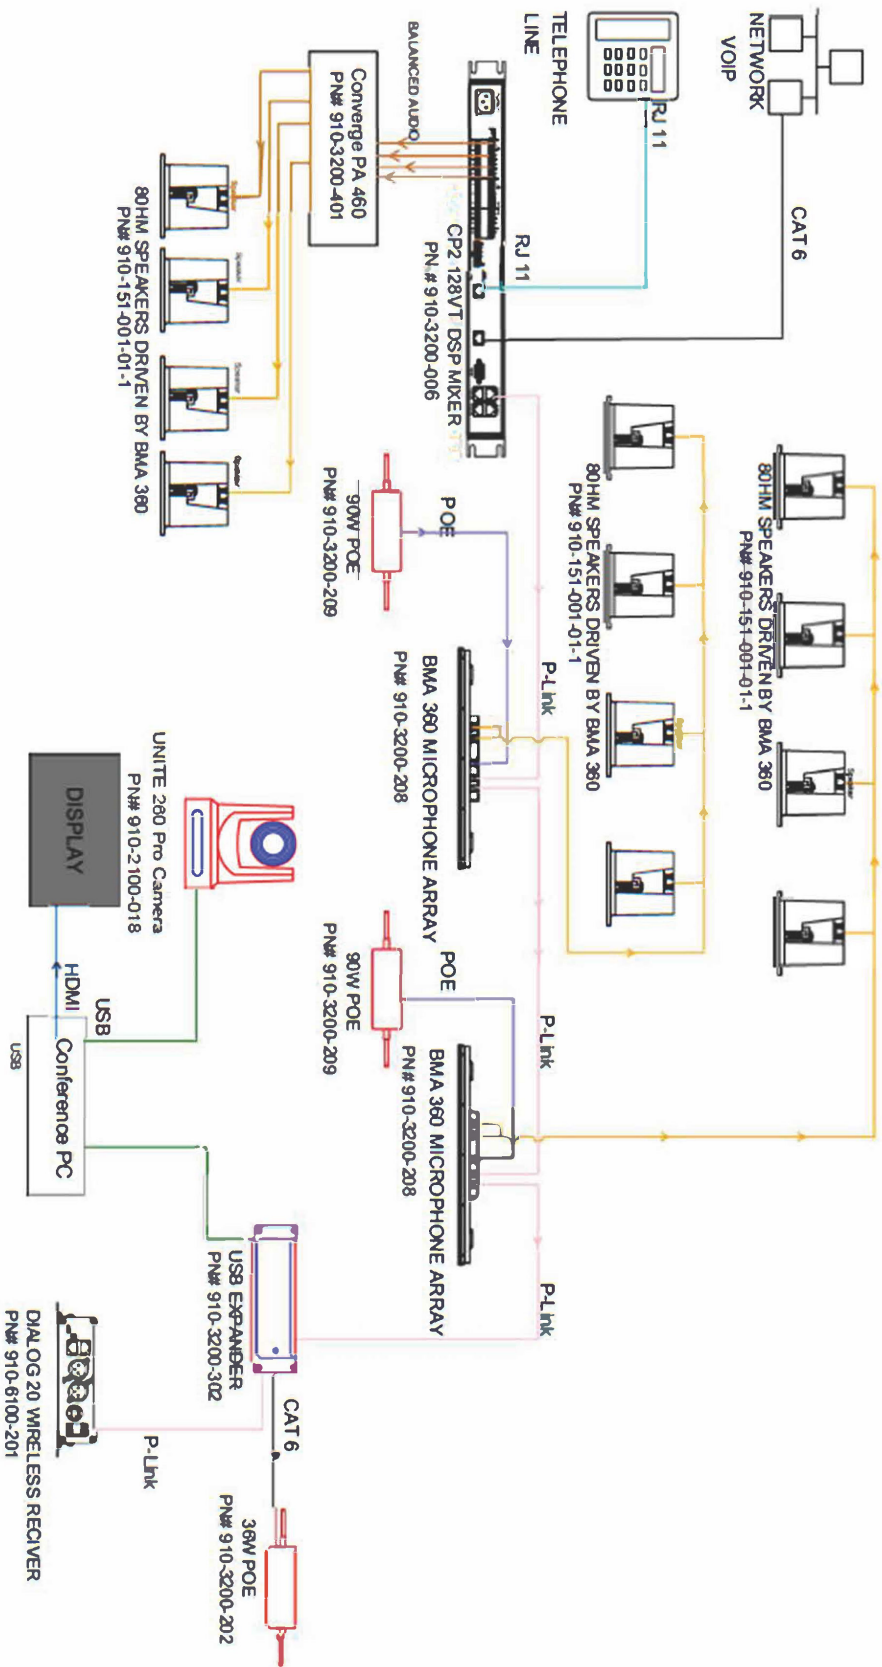

Primary Equipment

- CP2 128VT DSP Mixer
- BMA 360 Beamforming Microphone
- Unite 260 4K PTZ Camera
- Dialog 20 USB Wireless Microphone

Software/Firmware revisions utilized

- Console Ai Version: v7.7.0.14
- DSP Version: 8.7.14.13
- BMA 360 Version: 1.0.8.4

Notes:

This design provides both in room Voice Lift, excellent coverage and multiple connection options for remote attendees while keeping both cost and complexity at a minimum.

Room Illustrations

Wiring Diagram

Note:

*Macros can be executed via Telnet or serial communications. Refer to the Converge Pro 2 Serial Command Reference Manual for details.

Camera Tracking:

Converge Pro 2 audio processors support both IP and VISCA direct camera control to focus on speaking room participants. This design includes a preliminary configuration for tracking.