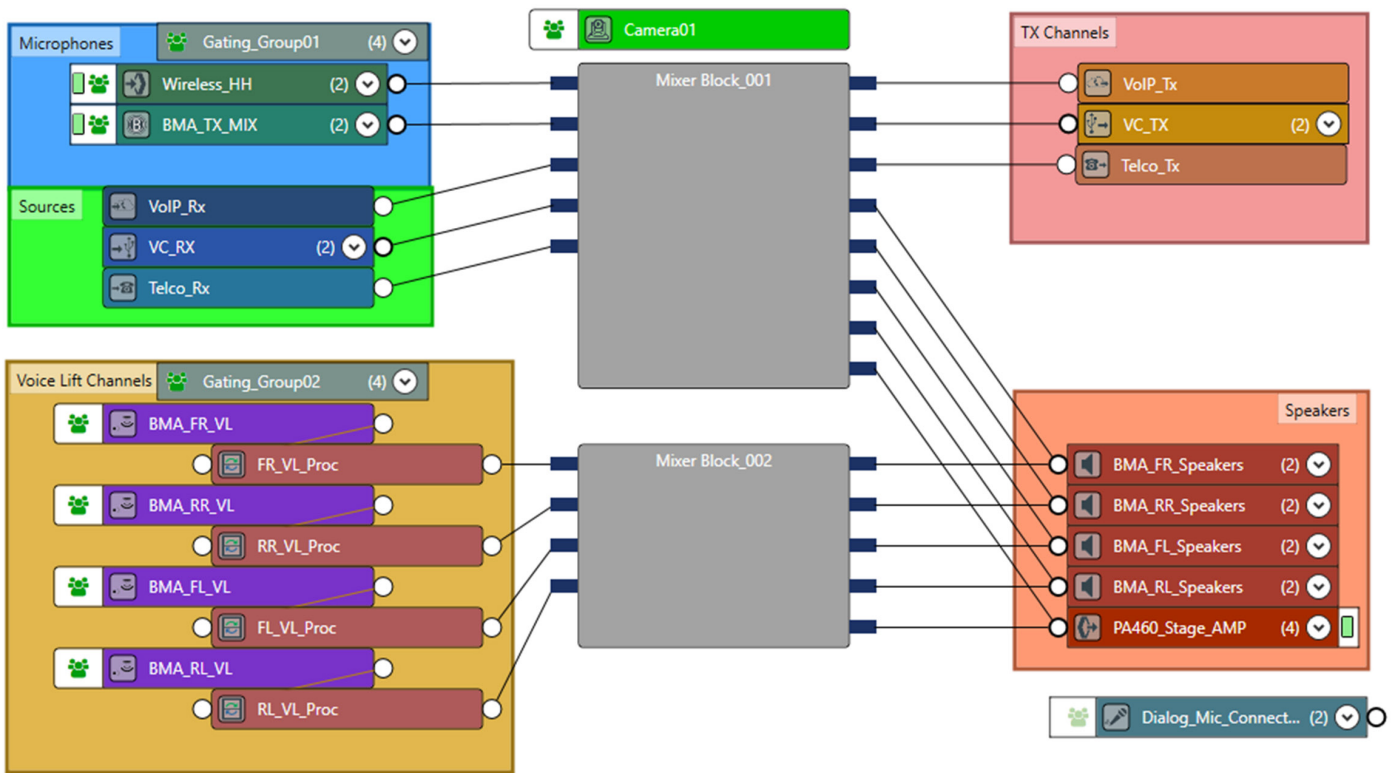

Note:

*Additional 3rd party equipment may be needed and may not be reflected in this equipment list.

Flow View Diagram:

Included Macros:

- SPKR_UP: Increase speakers by 3 dB.
- SPKR_DOWN : Decrease speakers by 3dB.
- Audience_Lift_OFF: Mute all local Audience Lift routing
- Audience_Lift_ON: Unmute all local Audience Lift routing
- Mic_Mute_ALL: Mute all microphones
- Mic_Unmute_ALL: Unmute all microphones
- Mic_Mute_Wireless: Mute Dialog 20 wireless channels.
- Mic_Unmute_Wireless: Unmute Dialog 20 wireless channels.
- Mic_Mute_Class: Mute all Audience BMA 360 microphones.
- Mic_Unmute_Class: Unmute all Class BMA 360 microphones.

Note:

*Macros can be executed via Telnet or serial communications. Refer to the Converge Pro 2 Serial Command Reference Manual for details.

Camera Tracking:

Converge Pro 2 audio processors support both IP and VISCA direct camera control to focus on speaking room participants. This design includes a preliminary configuration for tracking.