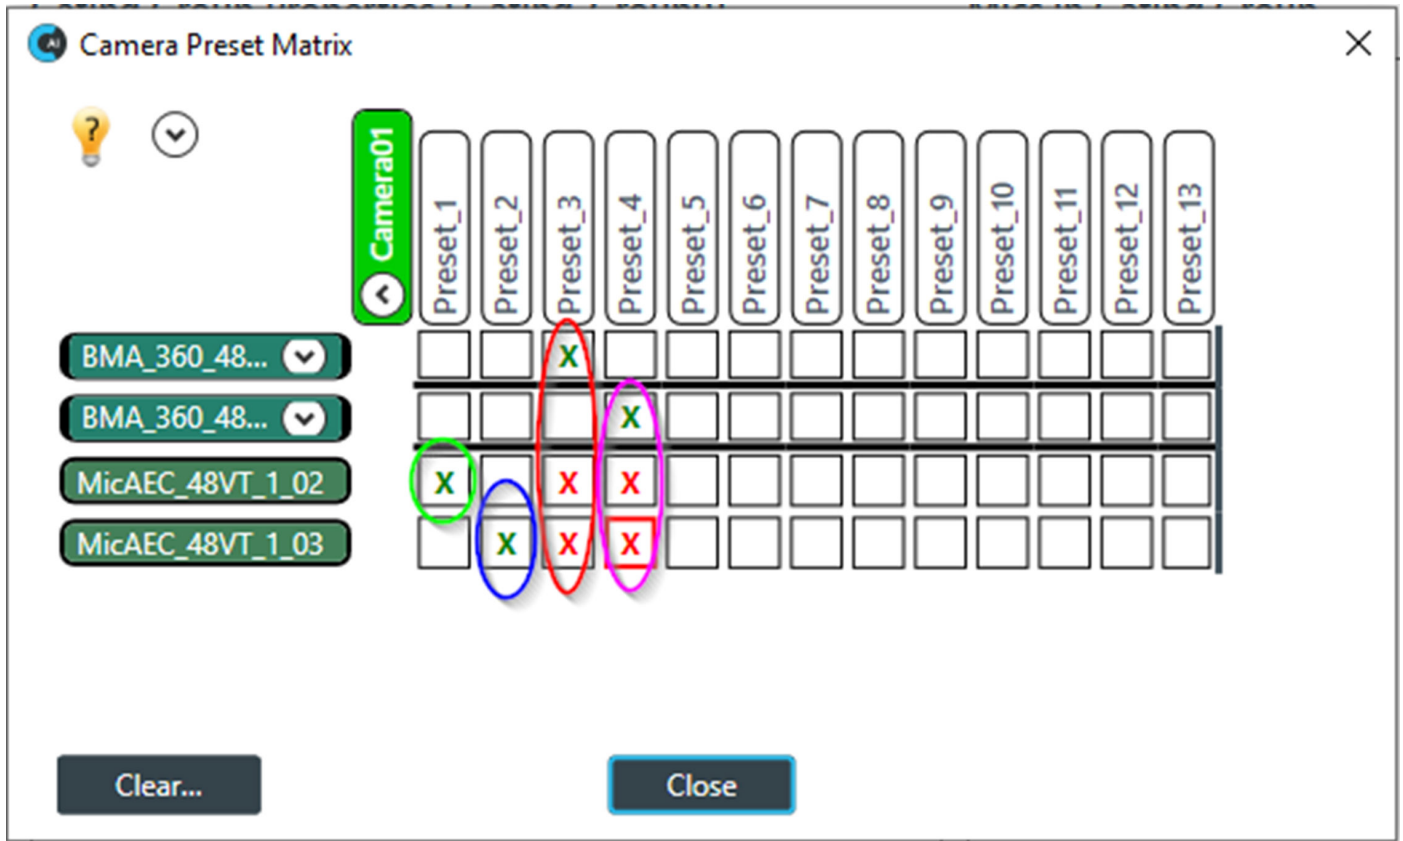

Note:

*Additional 3rd party equipment may be needed and may not be reflected in this equipment list.

Flow View Diagram:

Included Macros:

- SPKR_UP: Increase speakers by 3 dB.
- SPKR_DOWN : Decrease speakers by 3dB.
- Audience_Lift_OFF: Mute all local Audience Lift routing
- Audience_Lift_ON: Unmute all local Audience Lift routing
- Mic_Mute_ALL: Mute all microphones
- Mic_Unmute_ALL: Unmute all microphones
- Mic_Mute_Wireless: Mute Dialog 20 wireless channels.
- Mic_Unmute_Wireless: Unmute Dialog 20 wireless channels.
- Mic_Mute_Class: Mute all Audience BMA 360 microphones.
- Mic_Unmute_Class: Unmute all Class BMA 360 microphones.

Note:

*Macros can be executed via Telnet or serial communications. Refer to the Converge Pro 2 Serial Command Reference Manual for details.

Camera Tracking:

Converge Pro 2 audio processors support both IP and VISCA direct camera control to focus on speaking room participants. This design includes a preliminary configuration for tracking.

Camera coverage zones-

HOUSE OF WORSHIP

Active Microphone assignments to Camera Presets-

[Download the House of Worship files:](#)

- Example Console Configuration File | [Download](#)
- DWG Wiring Diagram | [Download](#)
- Stardraw Wiring Diagram | [Download](#)