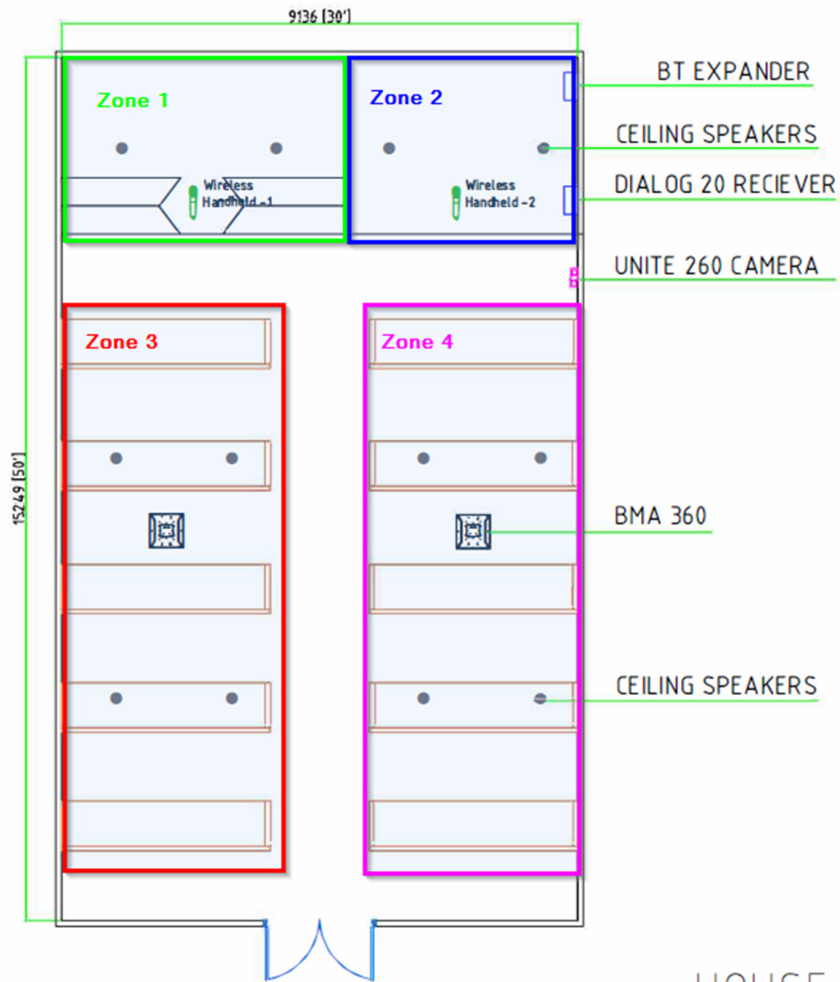

Note:

*Additional 3rd party equipment may be needed and may not be reflected in this equipment list.

Flow View Diagram:

Included Macros:

- SPKR_UP: Increase speakers by 3 dB.
- SPKR_DOWN : Decrease speakers by 3dB.
- Audience_Lift_OFF: Mute all local Audience Lift routing
- Audience_Lift_ON: Unmute all local Audience Lift routing
- Mic_Mute_ALL: Mute all microphones
- Mic_Unmute_ALL: Unmute all microphones
- Mic_Mute_Wireless: Mute Dialog 20 wireless channels.
- Mic_Unmute_Wireless: Unmute Dialog 20 wireless channels.
- Mic_Mute_Class: Mute all Audience BMA 360 microphones.
- Mic_Unmute_Class: Unmute all Class BMA 360 microphones.

Note:

*Macros can be executed via Telnet or serial communications. Refer to the Converge Pro 2 Serial Command Reference Manual for details.

Camera Tracking:

Converge Pro 2 audio processors support both IP and VISCA direct camera control to focus on speaking room participants. This design includes a preliminary configuration for tracking.

Camera coverage zones-

HOUSE OF WORSHIP

Active Microphone assignments to Camera Presets-

[Download the House of Worship files:](#)

- Example Console Configuration File | [Download](#)
- DWG Wiring Diagram | [Download](#)
- Stardraw Wiring Diagram | [Download](#)