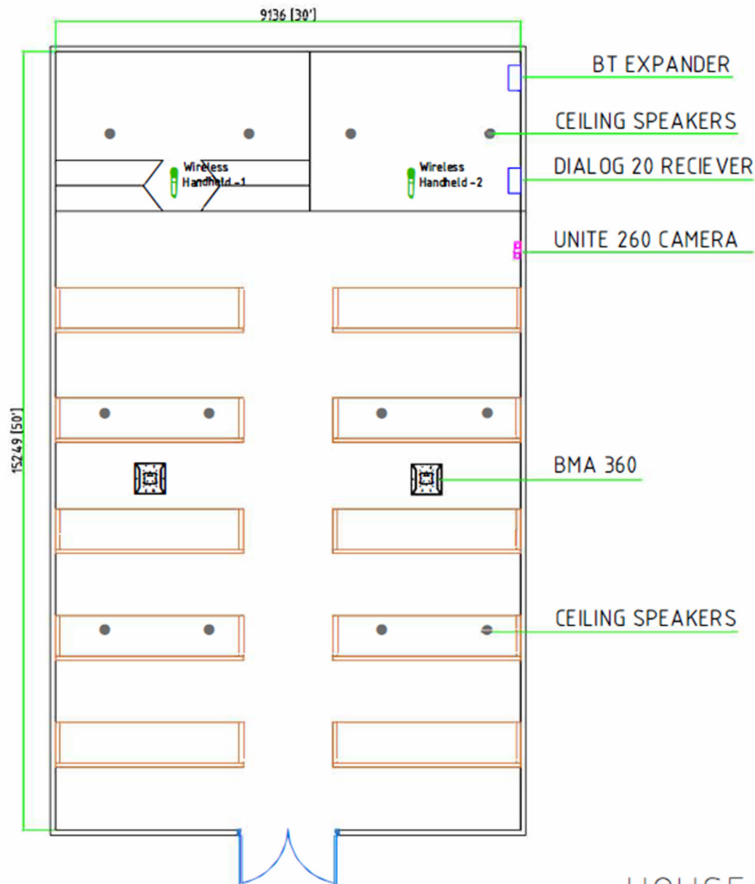

House of Worship

Design Guide

DOC-0585-001 - V 2.0 - May 2024

Room Application

Remote Worship, Audio Conferencing, Voice Lift, Presentation, Wireless Microphones.

Included Interfaces

VoIP - Analog Telco - USB Audio – Camera

Primary Equipment

- CP2 128VT DSP Mixer
- BMA 360 Beamforming Microphone
- Unite 260 4K PTZ Camera
- Dialog 20 USB Wireless Microphone

Software/Firmware revisions utilized

- Console Ai Version: v7.7.0.14
- DSP Version: 8.7.14.13
- BMA 360 Version: 1.0.8.4

Notes:

This design provides both in room Voice Lift, excellent coverage and multiple connection options for remote attendees while keeping both cost and complexity at a minimum.

Room Illustrations

Wiring Diagram

Note:

*Macros can be executed via Telnet or serial communications. Refer to the Converge Pro 2 Serial Command Reference Manual for details.

Camera Tracking:

Converge Pro 2 audio processors support both IP and VISCA direct camera control to focus on speaking room participants. This design includes a preliminary configuration for tracking.