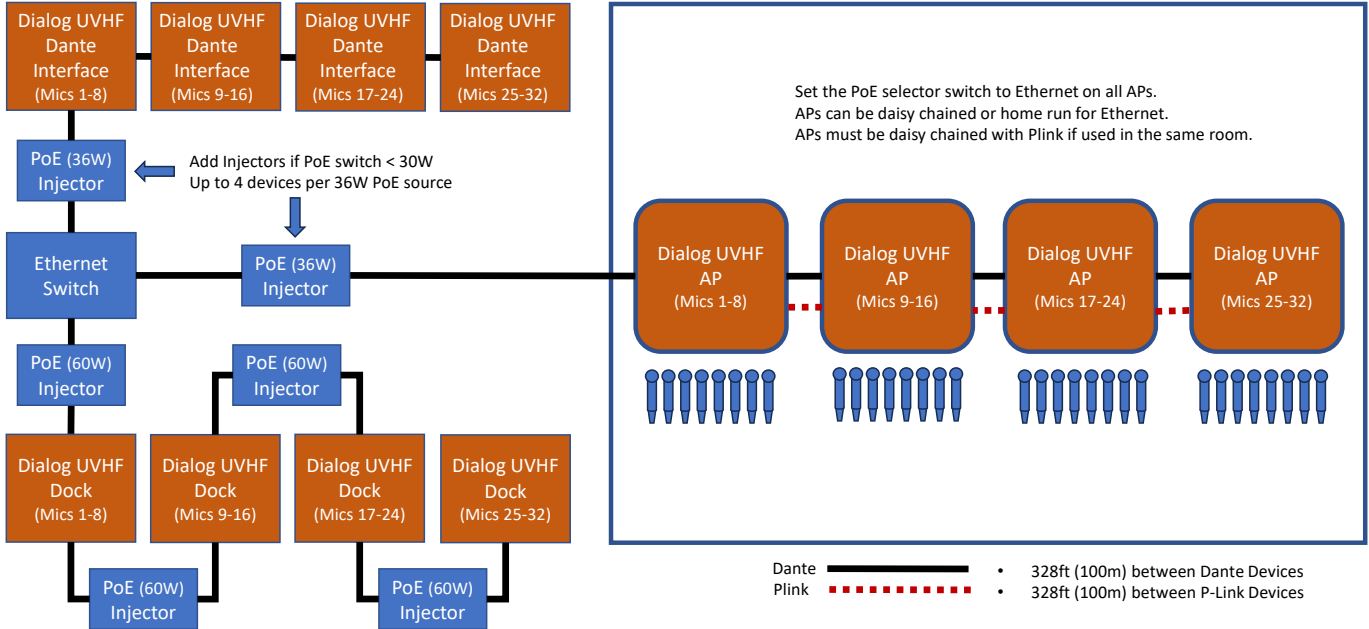

Contents

Notices	i
1. Access Point Location and Microphones Diagram	1
• Dialog UVHF Access Point with 32 Microphones	1
• Dialog UVHF Access Point Location	1

1. Access Point Location and Microphones Diagram

Dialog UVHF Access Point with 32 Microphones

Dialog UVHF Access Point with 32 Microphones

Meeting Space (60m Maximum LOS, 30m Typical Indoors)

Dialog UVHF Access Point Location

Dialog UVHF Access Point Location