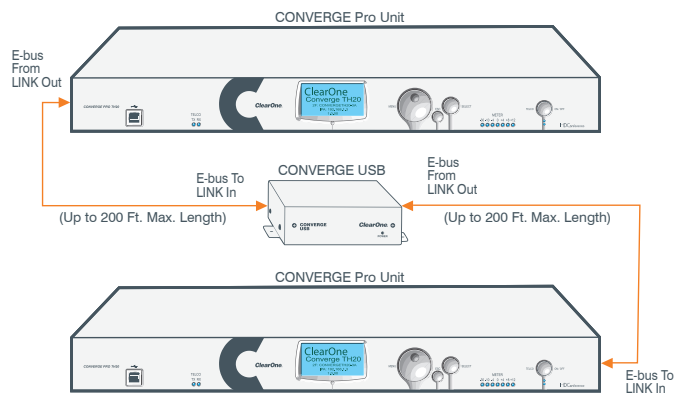

CONVERGE USB used as E-bus extender for CONVERGE Pro