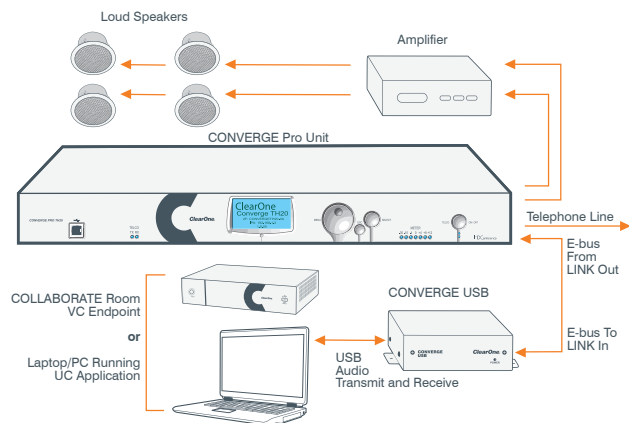

APPLICATIONS DIAGRAMS

CONVERGE USB used as USB interface for CONVERGE Pro