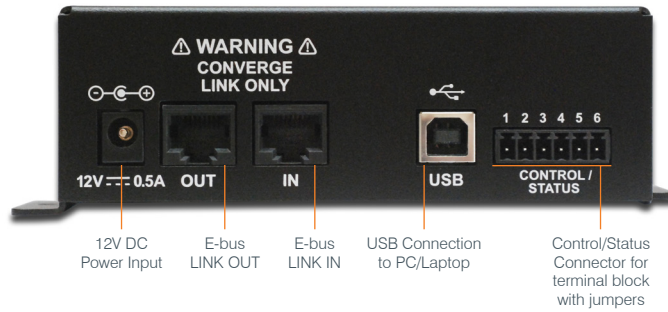

CONVERGE USB BACK PANEL

Functional Specifications

POWER

Input: 100-240VAC, 50-60Hz, 0.3A
Output: 12V @ 500mA

EXPANSION BUS IN/OUT

Proprietary Network
Category 5 twisted-pair cable for 200 feet maximum cable length between any two CONVERGE devices

USB AUDIO

USB 2.0 compatible
Connector: USB-B
TX and RX Channel: 24Bit at 48 kHz

CONTROL/STATUS

Connection	Tx Channel	Rx Channel
No	K	L
Pin 1 & 6	M	N
Pin 3 & 6	O	P
Pin 1 & 6; 3 & 6	Q	R

WEIGHT

1.51 lbs (0.75 kg)

MECHANICAL

4.7" x 5.6" x 1.7" (WxHxD) (11.9cm x 14.3cm x 4.4cm)

ENVIRONMENTAL

Operating Temperature
14° F/-10° C to 122° F/50° C ambient temperature

COMPLIANCE

RoHS, WEEE

SUPPORTED CONVERGE PRODUCTS

910-151-880: CONVERGE Pro 880
910-151-881: CONVERGE Pro 880T
910-151-882: CONVERGE Pro 880TA
910-151-840: CONVERGE Pro 840T
910-151-810: CONVERGE Pro 8i
910-151-820: CONVERGE Pro TH20
910-151-825: CONVERGE Pro VH20
910-151-900: CONVERGE SR1212
910-151-901: CONVERGE SR1212A

PART NUMBER

910-151-806: CONVERGE USB