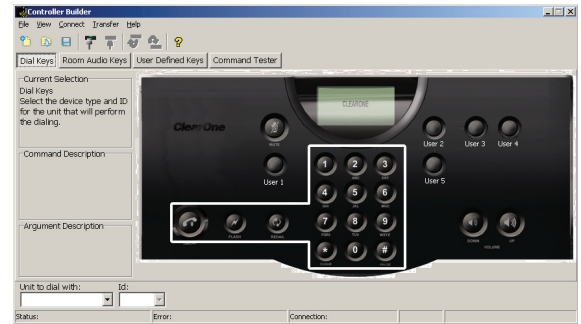

### Room Control Flexibility

- + Offers full audio conference dialing functions and basic room audio control out of the box
- + Also offers five user-definable keys to manage the most commonly-used audio and presentation control functions, such as lights on/off, projector on/off, and screen up/ down.

### Attractive, Functional Design

- + Sleek design fits perfectly on any boardroom table
- + Weighted base gives controller substantial feel
- + Pre-printed labels with common presentation, audio conference, and room control functions apply easily to user-definable keys

## > COMPONENTS

**TABLETOP CONTROLLER**  
Wired controller connects directly to serial port of Converge Pro 880, 840T, 8i, TH20, XAP 800, XAP 400, or XAP TH2, along with power source, using included Y-cable