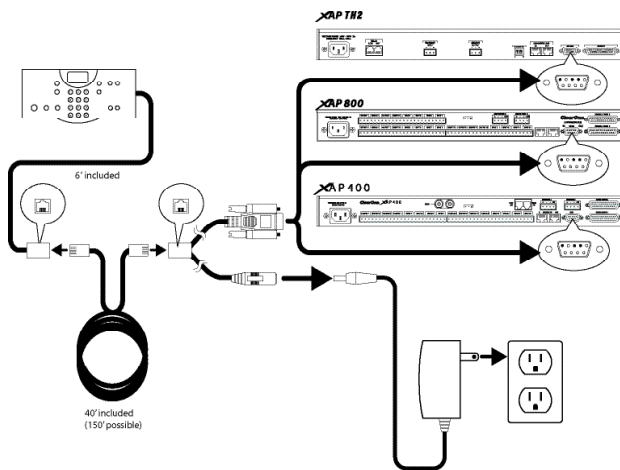

## > COMPONENTS

**TABLETOP CONTROLLER**  
Wired controller connects directly to serial port of Converge Pro 880, 840T, 8i, TH20, XAP 800, XAP 400, or XAP TH2, along with power source, using included Y-cable